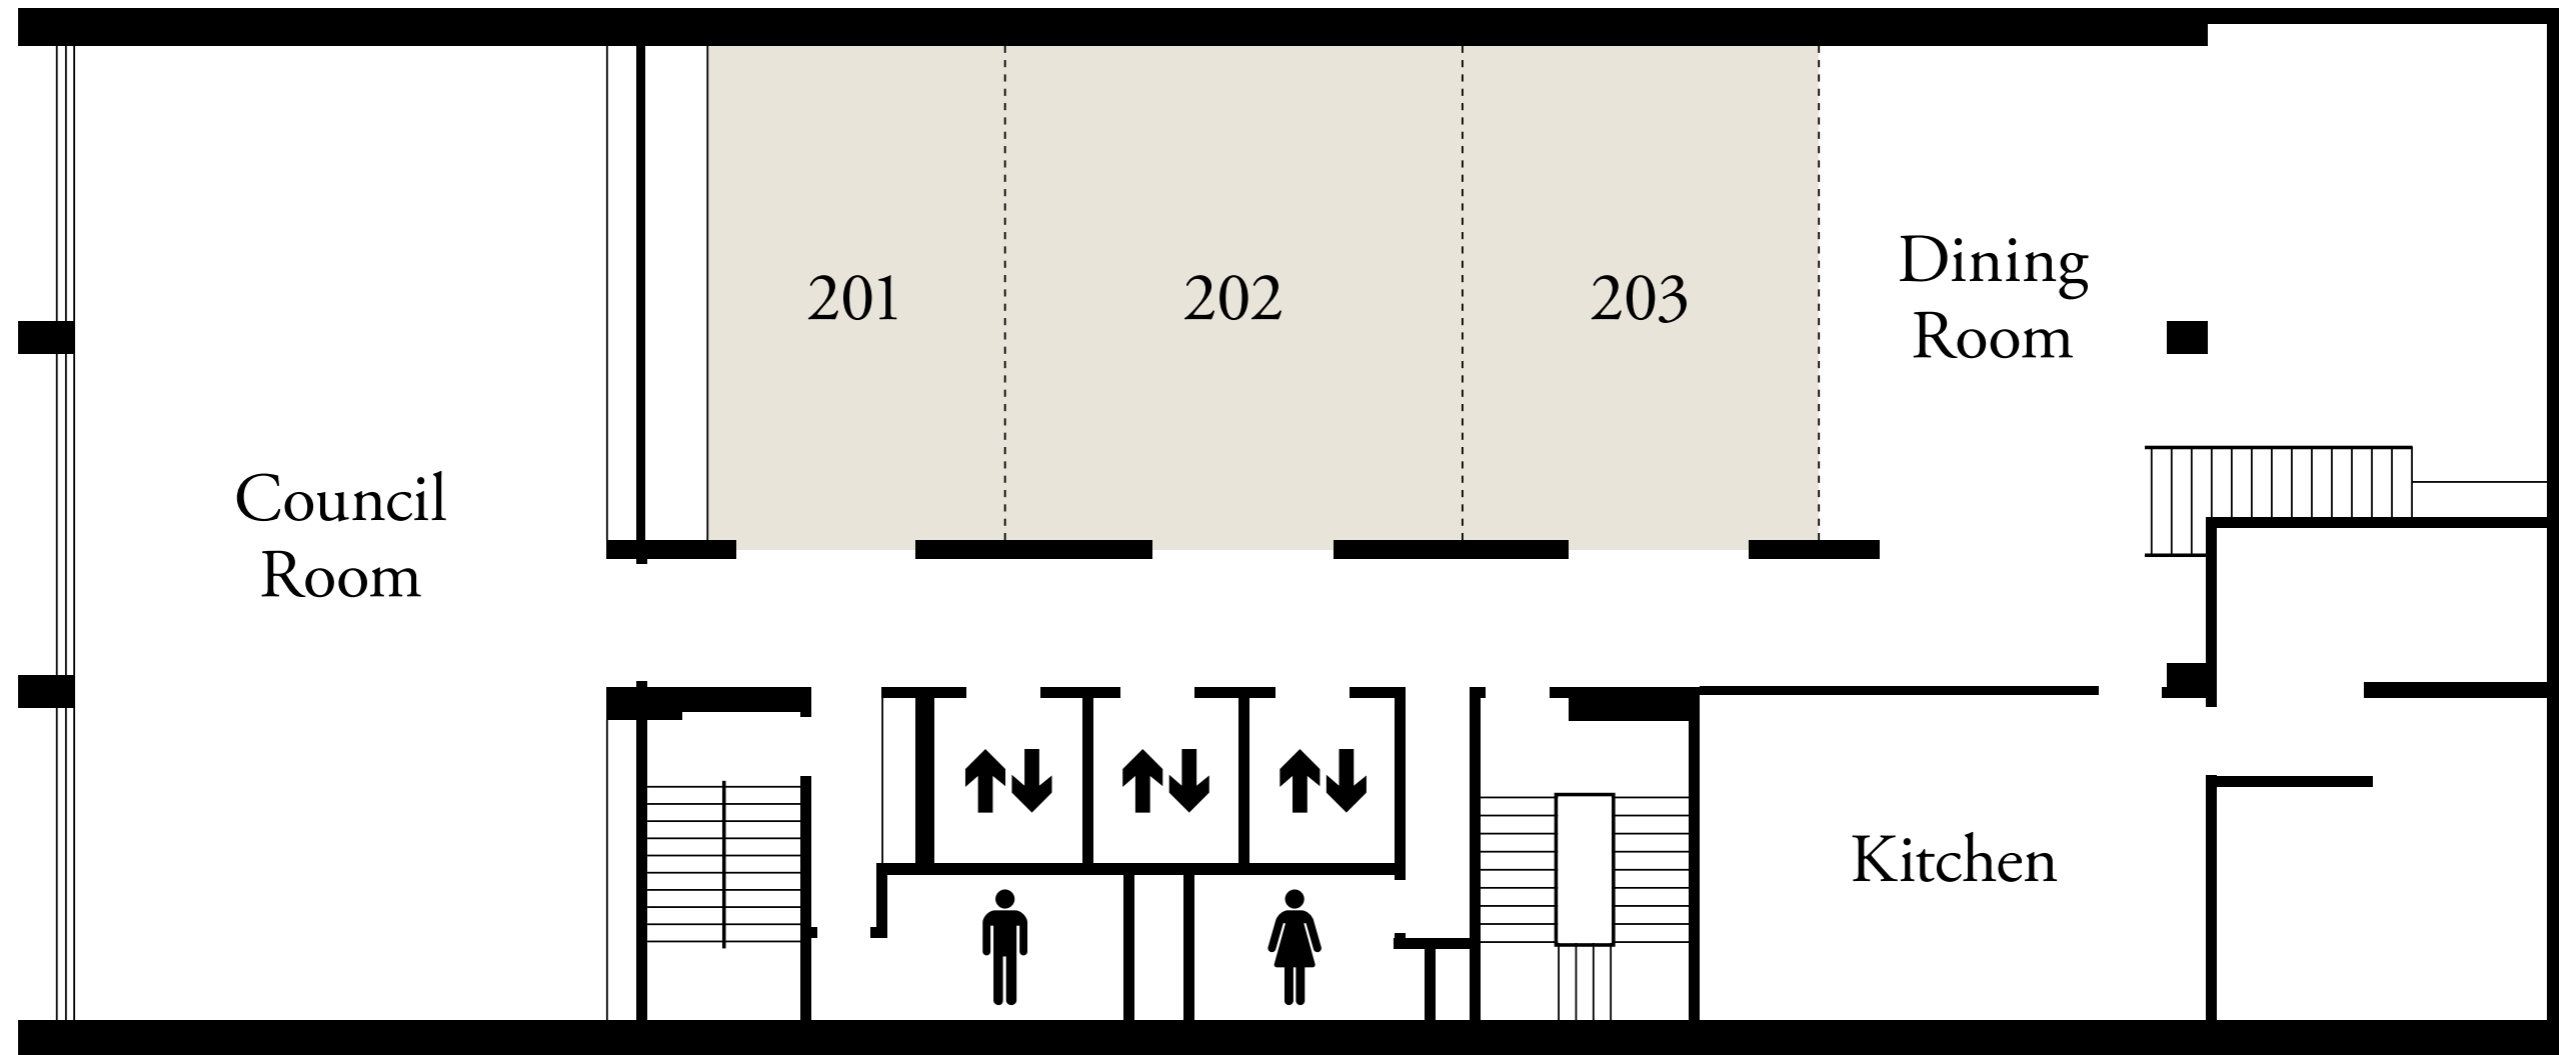

LEVEL 2 FLOOR PLAN

ENQUIRIES AND BOOKINGS Venue and Events Team | T: 02 9926 0161 | E: events@lawsociety.com.au