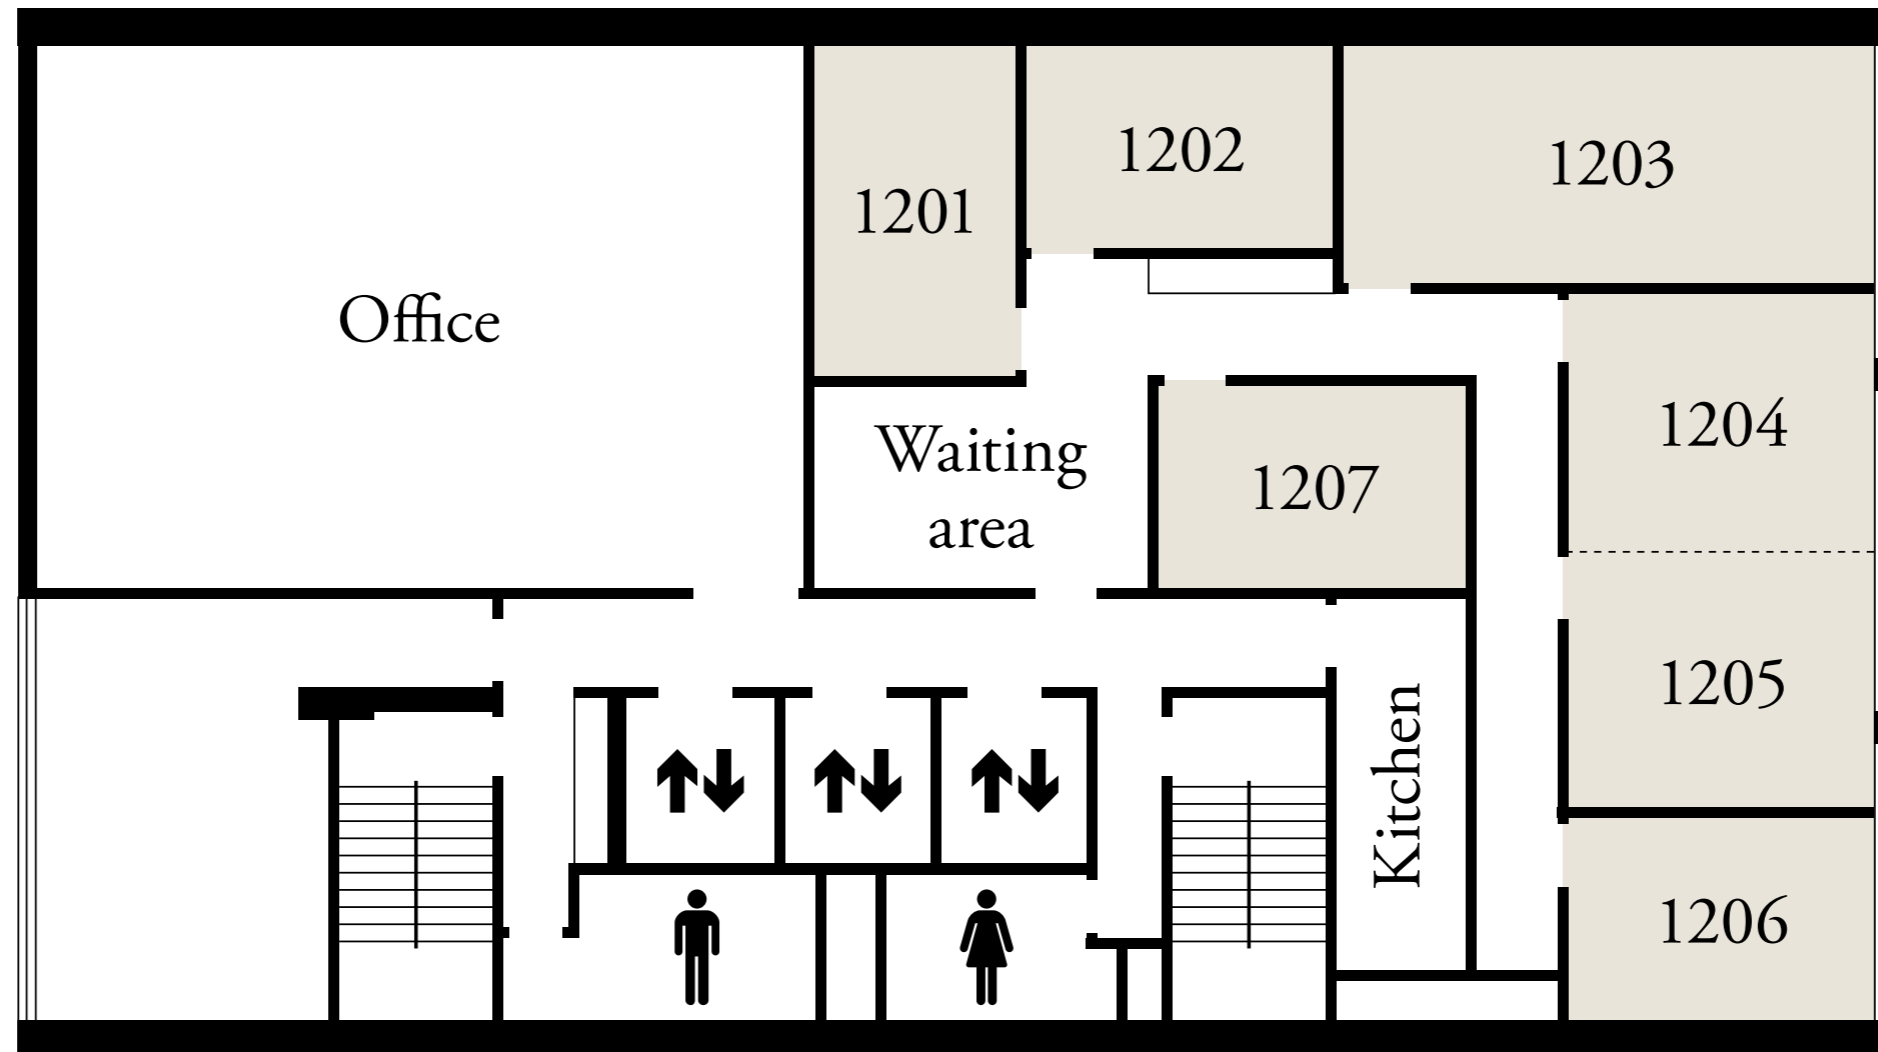

LEVEL 12 FLOOR PLAN

ENQUIRIES AND BOOKINGS Venue and Events Team | T: 02 9926 0161 | E: events@lawsociety.com.au